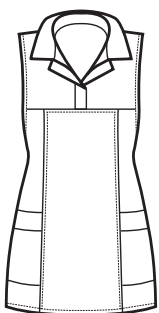

SUPER DRY

IL TESSUTO ANTIMACCHIA CHE RESPIRA
E FA SCIVOLARE I CAPELLI

THE ANTISTAIN FABRIC THAT BREATHES
AND THAT LETS HAIR SLIP AWAY

TRINIDAD - PAPEETE
ONE SIZE