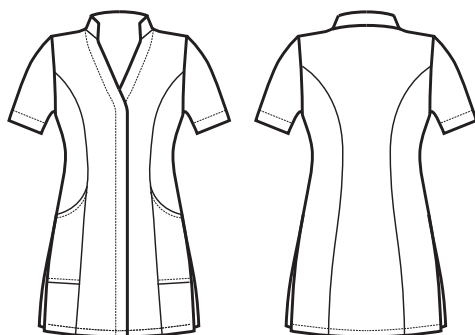

*STRETCH FABRIC
WASH & WEAR
THAT BREATHES*

NEW

017071
CASACCA RIO
100% polyester Bohème
180 gr/m²
S • M • L • XL • XXL
NERO

**BOTTONI A
PRESSIONE
SNAPS**

017070
CASACCA RIO
100% polyester Bohème
180 gr/m²
S • M • L • XL • XXL
BIANCO