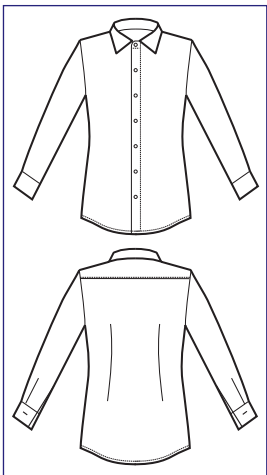

NEW

061511
CAMICIA NEVADA
UNISEX
SUPER DRY LIGHT
100% polyester
super dry light
85 gr/m²
S • M • L • XL • XXL
NERO

**SUPER DRY
LIGHT**
IL TESSUTO LEGGERO
ANTIMACCHIA CHE RESPIRA
E FA SCIVOLARE I CAPELLI
THE LIGHT ANTISTAIN FABRIC
THAT BREATHES AND
THAT LETS HAIR SLIP AWAY