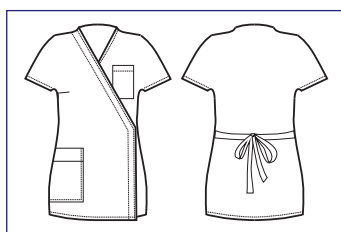

006011
KIMONO
65% polyester
35% cotton
125 gr/m²
M • XL
NERO