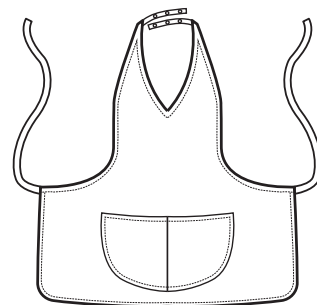

**THE ANTISTAIN FABRIC THAT BREATHES
AND THAT LETS HAIR SLIP AWAY**

**087581
PICCADILLY
SUPER DRY**
100% polyester
130 gr/m²
ONE SIZE
NERO

**090581
MAGIC
SUPER DRY**
100% polyester
130 gr/m²
ONE SIZE
NERO