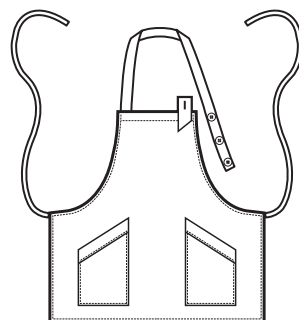

088242
SHERRY
SUPER DRY
100% polyester
130 gr/m²
ONE SIZE
NERO + LUREX SILVER