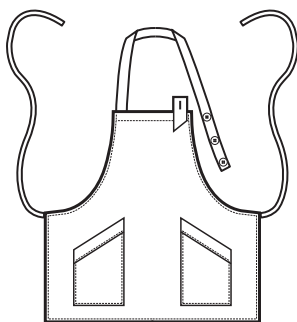

**SHERRY
ONE SIZE**

SUPER DRY

**IL TESSUTO ANTIMACCHIA
CHE RESPIRA E FA
SCIVOLARE I CAPELLI**

**THE ANTISTAIN FABRIC
THAT BREATHES AND
THAT LETS HAIR SLIP AWAY**

**088281
SHERRY
SUPER DRY
100% polyester
130 gr/m²
ONE SIZE
NERO**