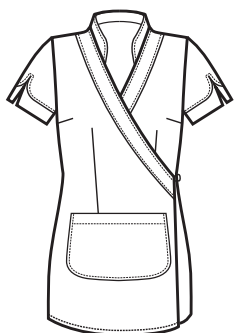

SUPER DRY

IL TESSUTO
ANTIMACCHIA
CHE RESPIRA E
FA SCIVOLARE I
CAPELLI

*THE ANTISTAIN
FABRIC THAT
BREATHES AND
THAT LETS HAIR
SLIP AWAY*